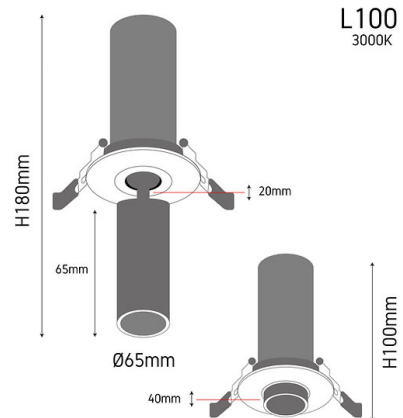

Product Images

Specification Details

PRODUCT	: Mini Downlight L100 7W 3000K
BRAND	: LAMP & LIGHT
DESCRIPTION	: Mini Downlight
DIMENSION	: L65 x W65 x H100 mm + Cable Length N/A mm
LAMP TYPE	: LED Built-in x 1 pcs (Maximum : -)
COLOR	: White
MATERIAL	: Die-Cast Aluminum
WEIGHT	: 0.24 kg
IP RATING	: IP 20
INSTALLATION	: Recess Mounted
CUT OUT SIZE	:

Light Source Info

LIGHT COLOR CCT	: 3000K
POWER (WATT)	: 7
LUMEN	: 650
BEAM ANGLE	: 24 D
CRI	: > 80
INPUT VOLTAGE	: AC 220V
POWER FACTOR	: 0.5
AVG. LIFE TIME	: 50,000 Hrs
DIMMABLE	: Non-Dimmable
CONTROL GEAR	: Driver Included