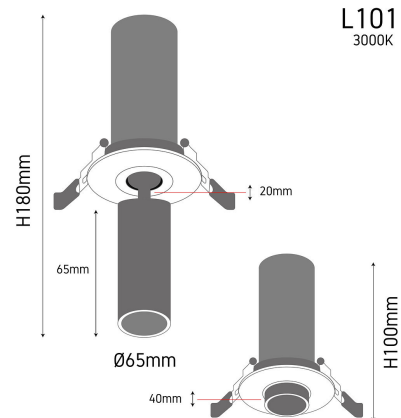

Product Images

Specification Details

PRODUCT	: Mini Downlight L101 7W 3000K
BRAND	: LAMP & LIGHT
DESCRIPTION	: Mini Downlight
DIMENSION	: L65 x W65 x H100 mm + Cable Length N/A mm
LAMP TYPE	: LED Built-in x 1 pcs (Maximum : -)
COLOR	: Black
MATERIAL	: Die-Cast Aluminum
WEIGHT	: 0.24 kg
IP RATING	: IP 20
INSTALLATION	: Recess Mounted
CUT OUT SIZE	:

Light Source Info

LIGHT COLOR CCT	: 3000K
POWER (WATT)	: 7
LUMEN	: 650
BEAM ANGLE	: 24 D
CRI	: > 80
INPUT VOLTAGE	: AC 220V
POWER FACTOR	: 0.5
AVG. LIFE TIME	: 50,000 Hrs
DIMMABLE	: Non-Dimmable
CONTROL GEAR	: Driver Included