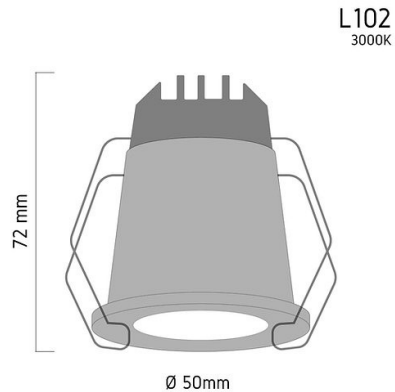

Product Images

Specification Details

PRODUCT	: Mini Downlight L102 7W 3000K
BRAND	: LAMP & LIGHT
DESCRIPTION	: Mini Downlight
DIMENSION	: L50 x W50 x H72 mm + Cable Length N/A mm
LAMP TYPE	: LED Built-in x 1 pcs
COLOR	: White
MATERIAL	: Powder Coated Aluminum
WEIGHT	: 0.180 kg
IP RATING	: IP 20
INSTALLATION	: Recess Mounted
CUT OUT SIZE	: 42

Light Source Info

LIGHT COLOR CCT	: 3000K
POWER (WATT)	: 7
LUMEN	: 650
BEAM ANGLE	: 24 D
CRI	: > 90
INPUT VOLTAGE	: AC 220V
POWER FACTOR	: 0.5
AVG. LIFE TIME	: 50,000 Hrs
DIMMABLE	: Non-Dimmable
CONTROL GEAR	: Driver Included