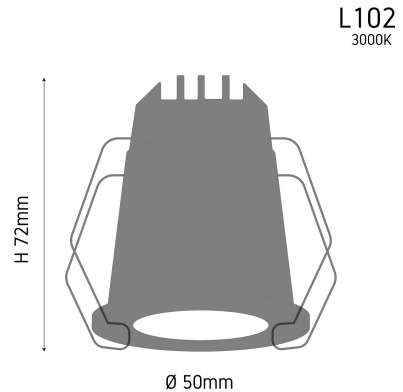

Product Images

Specification Details

PRODUCT	: Mini Downlight L102 7W 3000K
BRAND	: LAMP & LIGHT
DESCRIPTION	: Mini Downlight
DIMENSION	: L50 x W50 x H72 mm + Cable Length N/A mm
LAMP TYPE	: LED Built-in x 1 pcs (Maximum : 7W)
COLOR	: White
MATERIAL	: Powder Coated Aluminum
WEIGHT	: 0.18 kg
IP RATING	: IP 20
INSTALLATION	: Recess Mounted
CUT OUT SIZE	:

Light Source Info

LIGHT COLOR CCT	: 3000K
POWER (WATT)	: 7
LUMEN	: 650
BEAM ANGLE	: 24 D
CRI	: > 90
INPUT VOLTAGE	: AC 220V
POWER FACTOR	: 0.5
AVG. LIFE TIME	: 50,000 Hrs
DIMMABLE	: Non-Dimmable
CONTROL GEAR	: Driver Included