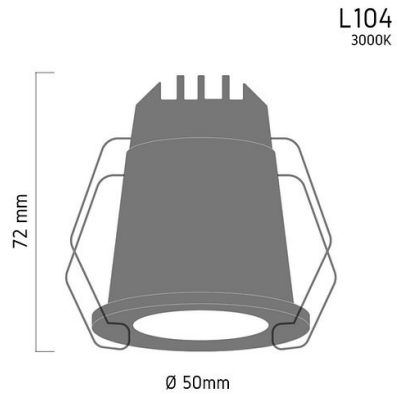

Product Images

Specification Details

PRODUCT	: Mini Downlight L104 7W 3000K
BRAND	: LAMP & LIGHT
DESCRIPTION	: Mini Downlight
DIMENSION	: L50 x W50 x H72 mm + Cable Length N/A mm
LAMP TYPE	: LED Built-in x 1 pcs
COLOR	: Black
MATERIAL	: Powder Coated Aluminum
WEIGHT	: 0.180 kg
IP RATING	: IP 20
INSTALLATION	: Recess Mounted
CUT OUT SIZE	: 42

Light Source Info

LIGHT COLOR CCT	: 3000K
POWER (WATT)	: 7
LUMEN	: 650
BEAM ANGLE	: 24 D
CRI	: > 90
INPUT VOLTAGE	: AC 220V
POWER FACTOR	: 0.5
AVG. LIFE TIME	: 50,000 Hrs
DIMMABLE	: Non-Dimmable
CONTROL GEAR	: Driver Included