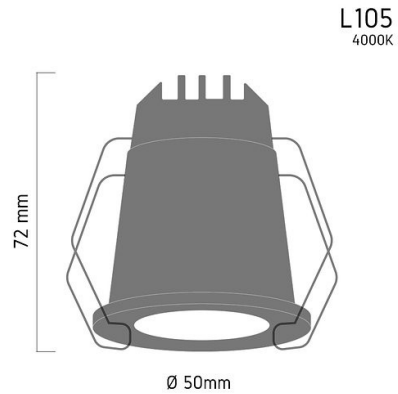

Product Images

Specification Details

PRODUCT	: Mini Downlight L105 7W 4000K
BRAND	: LAMP & LIGHT
DESCRIPTION	: Mini Downlight
DIMENSION	: L50 x W50 x H72 mm + Cable Length N/A mm
LAMP TYPE	: LED Built-in x 1 pcs
COLOR	: Black
MATERIAL	: Powder Coated Aluminum
WEIGHT	: 0.180 kg
IP RATING	: IP 20
INSTALLATION	: Recess Mounted
CUT OUT SIZE	: 42

Light Source Info

LIGHT COLOR CCT	: 4000K
POWER (WATT)	: 7
LUMEN	: 650
BEAM ANGLE	: 24 D
CRI	: > 90
INPUT VOLTAGE	: AC 220V
POWER FACTOR	: 0.5
AVG. LIFE TIME	: 50,000 Hrs
DIMMABLE	: Non-Dimmable
CONTROL GEAR	: Driver Included