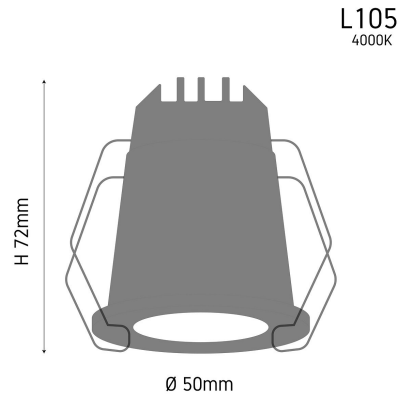

Product Images

Specification Details

PRODUCT	: Mini Downlight L105 7W 4000K
BRAND	: LAMP & LIGHT
DESCRIPTION	: Mini Downlight
DIMENSION	: L50 x W50 x H72 mm + Cable Length N/A mm
LAMP TYPE	: LED Built-in x 1 pcs ( Maximum : 7W)
COLOR	: Black
MATERIAL	: Powder Coated Aluminum
WEIGHT	: 0.18 kg
IP RATING	: IP 20
INSTALLATION	: Recess Mounted
CUT OUT SIZE	:

Light Source Info

LIGHT COLOR CCT	: 4000K
POWER (WATT)	: 7
LUMEN	: 650
BEAM ANGLE	: 24 D
CRI	: > 90
INPUT VOLTAGE	: AC 220V
POWER FACTOR	: 0.5
AVG. LIFE TIME	: 50,000 Hrs
DIMMABLE	: Non-Dimmable
CONTROL GEAR	: Driver Included