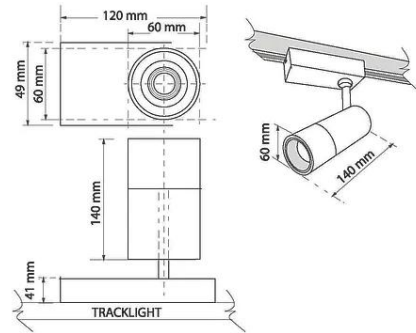

Product Images

Specification Details

PRODUCT	: Tracklight L109 LED Coolwhite 15W
BRAND	: LAMP & LIGHT
DESCRIPTION	: Tracklights
DIMENSION	: L65 x W65 x H140 mm + Cable Length N/A mm
LAMP TYPE	: LED Built-in x 1 pcs (Maximum : LED Built-in)
COLOR	: Powdered Coated Sandy White
MATERIAL	: Powder Coated Aluminum
WEIGHT	: 0.4 kg
IP RATING	: IP 20
INSTALLATION	: In Track
CUT OUT SIZE	: -

Light Source Info

LIGHT COLOR CCT	: 4000K
POWER (WATT)	: 15
LUMEN	: 1420
BEAM ANGLE	: 24 D
CRI	: > 90
INPUT VOLTAGE	: AC 220V
POWER FACTOR	: 0.5
AVG. LIFE TIME	: 25,000 Hrs
DIMMABLE	: Non-Dimmable
CONTROL GEAR	: Driver Included