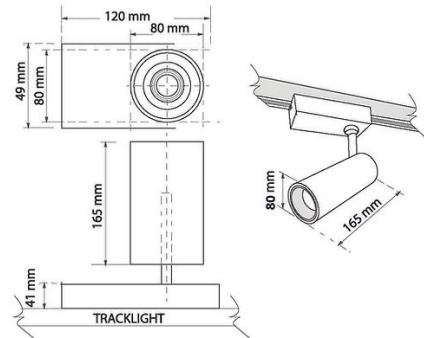

Product Images

Specification Details

PRODUCT	: Tracklight L110 LED Coolwhite 15W
BRAND	: LAMP & LIGHT
DESCRIPTION	: Downlights
DIMENSION	: L60 x W60 x H140 mm + Cable Length N/A mm
LAMP TYPE	: LED Built-in x 1 pcs (Maximum : 15W)
COLOR	: Black
MATERIAL	: Powder Coated Aluminum
WEIGHT	: 0.4 kg
IP RATING	: IP 20
INSTALLATION	: Surface Mounted
CUT OUT SIZE	: -

Light Source Info

LIGHT COLOR CCT	: 4000K
POWER (WATT)	: 15
LUMEN	: 1420
BEAM ANGLE	: 24 D
CRI	: > 90
INPUT VOLTAGE	: AC 220V
POWER FACTOR	: 0.5
AVG. LIFE TIME	: 25,000 Hrs
DIMMABLE	: Non-Dimmable
CONTROL GEAR	: Driver Included