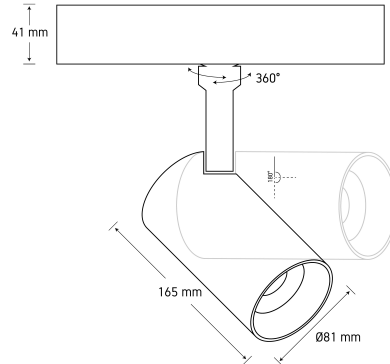

Product Images

L111

Specification Details

PRODUCT	: Tracklight L111 LED Cool White 30W
BRAND	: LAMP & LIGHT
DESCRIPTION	: Tracklights
DIMENSION	: L81 x W81 x H165 mm + Cable Length N/A mm
LAMP TYPE	: LED Built-in x 1 pcs ( Maximum : LED Built-in)
COLOR	: Black
MATERIAL	: Powder Coated Aluminum
WEIGHT	: 0.4 kg
IP RATING	: IP 20
INSTALLATION	: In Track
CUT OUT SIZE	: -

Light Source Info

LIGHT COLOR CCT	: 4000K
POWER (WATT)	: 30
LUMEN	: 2750
BEAM ANGLE	: 24 D
CRI	: > 90
INPUT VOLTAGE	: AC 220V
POWER FACTOR	: N/A
AVG. LIFE TIME	: 25,000 Hrs
DIMMABLE	: Non-Dimmable
CONTROL GEAR	: Driver Included