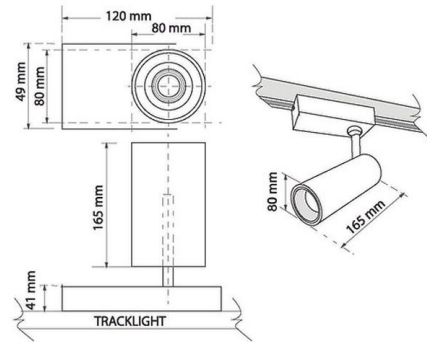

Product Images

Specification Details

PRODUCT	: Tracklight L112 LED Coolwhite 30W
BRAND	: LAMP & LIGHT
DESCRIPTION	: Downlights
DIMENSION	: L80 x W80 x H165 mm + Cable Length N/A mm
LAMP TYPE	: LED Built-in x 1 pcs ( Maximum : -)
COLOR	: White
MATERIAL	: Powder Coated Aluminum
WEIGHT	: 0.5 kg
IP RATING	: IP 20
INSTALLATION	: Surface Mounted
CUT OUT SIZE	: -

Light Source Info

LIGHT COLOR CCT	: 4000K
POWER (WATT)	: 30
LUMEN	: 2750
BEAM ANGLE	: 24 D
CRI	: > 90
INPUT VOLTAGE	: AC 220V
POWER FACTOR	: N/A
AVG. LIFE TIME	: 25,000 Hrs
DIMMABLE	: Non-Dimmable
CONTROL GEAR	: Driver Included