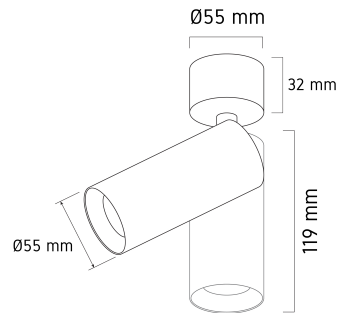

Product Images

L119

Specification Details

PRODUCT	: ดาวน์ไลท์ LED L 119
BRAND	: LAMP & LIGHT
DESCRIPTION	: Tracklights
DIMENSION	: L55 x W55 x H119 mm + Cable Length N/A mm
LAMP TYPE	: LED Built-in x 1 pcs ( Maximum : -)
COLOR	: White,Black,-
MATERIAL	: Aluminium,-,-
WEIGHT	: 0.380 kg
IP RATING	: IP 20
INSTALLATION	: In Track
CUT OUT SIZE	: -

Light Source Info

LIGHT COLOR CCT	: 3 CCT
POWER (WATT)	: 12W
LUMEN	: 960
BEAM ANGLE	: 24 D
CRI	: > 90
INPUT VOLTAGE	: AC 220V
POWER FACTOR	: N/A
AVG. LIFE TIME	: 50,000 Hrs
DIMMABLE	: Non-Dimmable
CONTROL GEAR	: -