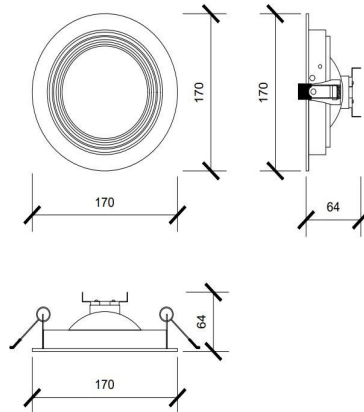

Product Images

Specification Details

PRODUCT	: Downlight AR2
BRAND	: LAMP & LIGHT
DESCRIPTION	: Downlights
DIMENSION	: L170 x W170 x H64 mm + Cable Length N/A mm
LAMP TYPE	: AR111 x 1 pcs (Maximum : 15W)
COLOR	: Black
MATERIAL	: Steel
WEIGHT	: 0.400 kg
IP RATING	: IP 20
INSTALLATION	: Recess Mounted
CUT OUT SIZE	:

Light Source Info

LIGHT COLOR CCT	: Depend On Bulb
POWER (WATT)	: -
LUMEN	: 640
BEAM ANGLE	: Depend On Bulb
CRI	: Depend On Bulb
INPUT VOLTAGE	: Depend On Bulb
POWER FACTOR	: Depend On Bulb
AVG. LIFE TIME	: Depend On Bulb
DIMMABLE	: Depend On Bulb
CONTROL GEAR	: