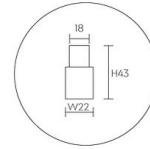

Product Images

Specification Details

PRODUCT	: Magnetic Light ML4 AUGUST 24 4000K
BRAND	: LAMP & LIGHT
DESCRIPTION	: Magnetic Light
DIMENSION	: L600 x W22 x H43 mm + Cable Length N/A mm
LAMP TYPE	: LED Built-in x 1 pcs (Maximum : 21W)
COLOR	: Black
MATERIAL	: Aluminum Alloy
WEIGHT	: 0.240 kg
IP RATING	: IP 20
INSTALLATION	: In Track
CUT OUT SIZE	: -

Light Source Info

LIGHT COLOR CCT	: 4000K
POWER (WATT)	: 21
LUMEN	: 1050
BEAM ANGLE	: 110 D
CRI	: > 80
INPUT VOLTAGE	: DC 48V
POWER FACTOR	: N/A
AVG. LIFE TIME	: 50,000 Hrs
DIMMABLE	: Non-Dimmable
CONTROL GEAR	: