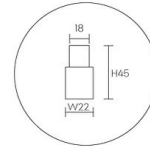

Product Images

Specification Details

PRODUCT	: Magnetic Light ML12 PISTA 12 4000K
BRAND	: LAMP & LIGHT
DESCRIPTION	: Magnetic Light
DIMENSION	: L300 x W22 x H43 mm + Cable Length N/A mm
LAMP TYPE	: LED Built-in x 1 pcs (Maximum : 12W)
COLOR	: Black
MATERIAL	: Aluminum Alloy
WEIGHT	: 0.140 kg
IP RATING	: IP 20
INSTALLATION	: In Track
CUT OUT SIZE	: -

Light Source Info

LIGHT COLOR CCT	: 4000K
POWER (WATT)	: 12
LUMEN	: 625
BEAM ANGLE	: 24 D
CRI	: > 80
INPUT VOLTAGE	: DC 48V
POWER FACTOR	: N/A
AVG. LIFE TIME	: 50,000 Hrs
DIMMABLE	: Non-Dimmable
CONTROL GEAR	: