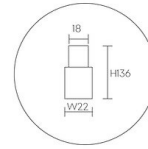

Product Images

Specification Details

PRODUCT	: Magnetic Light ML14 MARCO A 3000K
BRAND	: LAMP & LIGHT
DESCRIPTION	: Magnetic Light
DIMENSION	: L220 x W22 x H136 mm + Cable Length N/A mm
LAMP TYPE	: LED Built-in x 1 pcs (Maximum : 12W)
COLOR	: Black
MATERIAL	: Die-Cast Aluminum
WEIGHT	: 0.285 kg
IP RATING	: IP 20
INSTALLATION	: In Track
CUT OUT SIZE	: -

Light Source Info

LIGHT COLOR CCT	: 3000K
POWER (WATT)	: 12
LUMEN	: 660
BEAM ANGLE	: 110 D
CRI	: > 90
INPUT VOLTAGE	: DC 48V
POWER FACTOR	: N/A
AVG. LIFE TIME	: 50,000 Hrs
DIMMABLE	: Non-Dimmable
CONTROL GEAR	: