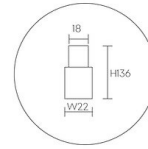

Product Images

Specification Details

PRODUCT	: Magnetic Light ML15 MARCO A 4000K
BRAND	: LAMP & LIGHT
DESCRIPTION	: Magnetic Light
DIMENSION	: L220 x W22 x H136 mm + Cable Length N/A mm
LAMP TYPE	: LED Built-in x 1 pcs (Maximum : 12W)
COLOR	: Black
MATERIAL	: Die-Cast Aluminum
WEIGHT	: 0.285 kg
IP RATING	: IP 20
INSTALLATION	: In Track
CUT OUT SIZE	: -

Light Source Info

LIGHT COLOR CCT	: 4000K
POWER (WATT)	: 12
LUMEN	: 660
BEAM ANGLE	: 110 D
CRI	: > 90
INPUT VOLTAGE	: DC 48V
POWER FACTOR	: N/A
AVG. LIFE TIME	: 50,000 Hrs
DIMMABLE	: Non-Dimmable
CONTROL GEAR	: