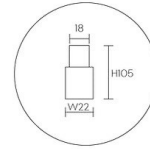

Product Images

Specification Details

PRODUCT	: Magnetic Light ML17 MARCO P 4000K
BRAND	: LAMP & LIGHT
DESCRIPTION	: Magnetic Light
DIMENSION	: L223 x W22 x H105 mm + Cable Length N/A mm
LAMP TYPE	: LED Built-in x 1 pcs (Maximum : 12W)
COLOR	: Black
MATERIAL	: Die-Cast Aluminum
WEIGHT	: 0.260 kg
IP RATING	: IP 20
INSTALLATION	: In Track
CUT OUT SIZE	: -

Light Source Info

LIGHT COLOR CCT	: 4000K
POWER (WATT)	: 12
LUMEN	: 750
BEAM ANGLE	: 24 D
CRI	: > 80
INPUT VOLTAGE	: DC 48V
POWER FACTOR	: N/A
AVG. LIFE TIME	: 50,000 Hrs
DIMMABLE	: Non-Dimmable
CONTROL GEAR	: