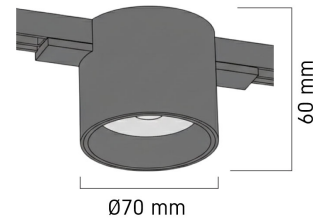

Product Images

Specification Details

PRODUCT	: LUCE Tracklight LT19 LUCE TUBE 8 3000K Gold
BRAND	: LAMP & LIGHT
DESCRIPTION	: LUCE Tracklight
DIMENSION	: L70 x W70 x H60 mm + Cable Length N/A mm
LAMP TYPE	: LED Built-in x 1 pcs (Maximum : LED Built-in)
COLOR	: Gold
MATERIAL	: Aluminum
WEIGHT	: 206.000 kg
IP RATING	: IP 20
INSTALLATION	: In Track
CUT OUT SIZE	: -

Light Source Info

LIGHT COLOR CCT	: 3000K
POWER (WATT)	: 8
LUMEN	: 630
BEAM ANGLE	: 36 D
CRI	: > 90
INPUT VOLTAGE	: DC 48V
POWER FACTOR	: 0.5
AVG. LIFE TIME	: 35,000 Hrs
DIMMABLE	: Non-Dimmable
CONTROL GEAR	: