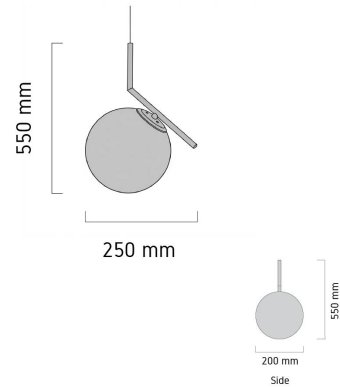

Product Images

P94

Specification Details

PRODUCT	: Pendant Lamp P94
BRAND	: LAMP & LIGHT
DESCRIPTION	: Pendant Lamp
DIMENSION	: L250 x W200 x H550 mm + Cable Length 1500 mm
LAMP TYPE	: E14 x 1 pcs ( Maximum : 8W(Prefer : 8W))
COLOR	: Gold,Pearl White
MATERIAL	: Electroplated Steel,Glass
WEIGHT	: 1.800 kg
IP RATING	: IP 20
INSTALLATION	: Surface Mounted
CUT OUT SIZE	: -

Light Source Info

LIGHT COLOR CCT	: Depend On Bulb
POWER (WATT)	: -
LUMEN	: -
BEAM ANGLE	: Depend On Bulb
CRI	: Depend On Bulb
INPUT VOLTAGE	: Depend On Bulb
POWER FACTOR	: Depend On Bulb
AVG. LIFE TIME	: Depend On Bulb
DIMMABLE	: Depend On Bulb
CONTROL GEAR	: