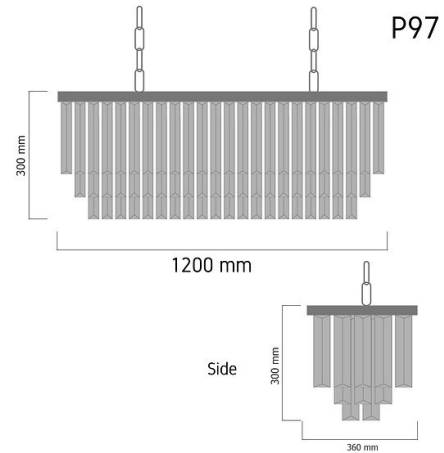

Product Images

Specification Details

PRODUCT	: Chandelier P97
BRAND	: LAMP & LIGHT
DESCRIPTION	: Chandelier
DIMENSION	: L1,200 x W360 x H300 mm + Cable Length 1400 mm
LAMP TYPE	: E14 x 14 pcs (Maximum : 8W (Prefer : 8 W))
COLOR	: Black
MATERIAL	: Crystal,Steel
WEIGHT	: 20.200 kg
IP RATING	: IP 20
INSTALLATION	: Surface Mounted
CUT OUT SIZE	: -

Light Source Info

LIGHT COLOR CCT	: Depend On Bulb
POWER (WATT)	: -
LUMEN	: -
BEAM ANGLE	: Depend On Bulb
CRI	: Depend On Bulb
INPUT VOLTAGE	: Depend On Bulb
POWER FACTOR	: Depend On Bulb
AVG. LIFE TIME	: Depend On Bulb
DIMMABLE	: Depend On Bulb
CONTROL GEAR	: