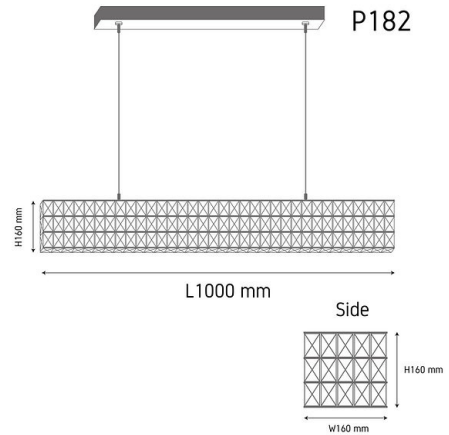

Product Images

Specification Details

PRODUCT	: Chandelier P182
BRAND	: LAMP & LIGHT
DESCRIPTION	: Chandelier
DIMENSION	: L1,000 x W160 x H160 mm + Cable Length 2000 mm
LAMP TYPE	: E14 x 8 pcs (Maximum : -)
COLOR	: Chrome
MATERIAL	: Glass
WEIGHT	: 12.600 kg
IP RATING	: IP 20
INSTALLATION	: Surface Mounted
CUT OUT SIZE	: -

Light Source Info

LIGHT COLOR CCT	: Depend On Bulb
POWER (WATT)	: -
LUMEN	: -
BEAM ANGLE	: Depend On Bulb
CRI	: Depend On Bulb
INPUT VOLTAGE	: Depend On Bulb
POWER FACTOR	: Depend On Bulb
AVG. LIFE TIME	: Depend On Bulb
DIMMABLE	: Depend On Bulb
CONTROL GEAR	: