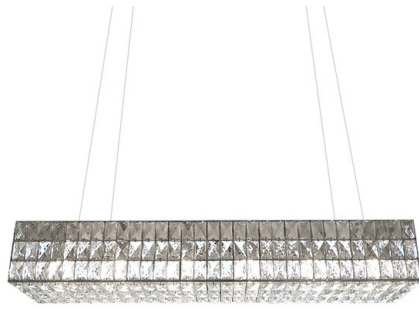

Product Images

Specification Details

PRODUCT	: Chandelier P182
BRAND	: LAMP & LIGHT
DESCRIPTION	: Chandelier
DIMENSION	: L1,000 x W160 x H160 mm + Cable Length 2000 mm
LAMP TYPE	: E14 x 8 pcs (Maximum : -)
COLOR	: Chrome
MATERIAL	: Glass
WEIGHT	: 12.600 kg
IP RATING	: IP 20
INSTALLATION	: Surface Mounted
CUT OUT SIZE	: -