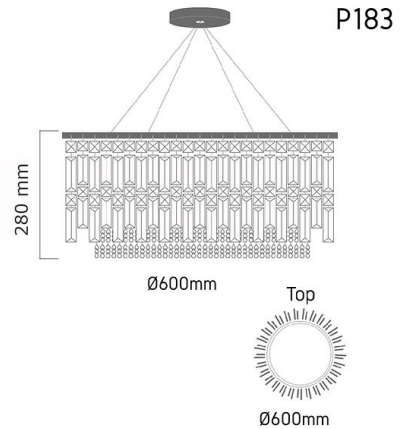

Product Images

Specification Details

PRODUCT	: Chandelier LIORA P183
BRAND	: LAMP & LIGHT
DESCRIPTION	: Chandelier
DIMENSION	: L600 x W600 x H280 mm + Cable Length 1200 mm
LAMP TYPE	: E14 x 11 pcs (Maximum : 8W (Prefer : 8W))
COLOR	: Chrome
MATERIAL	: Crystal,Steel
WEIGHT	: 17.000 kg
IP RATING	: IP 20
INSTALLATION	: Surface Mounted
CUT OUT SIZE	: -

Light Source Info

LIGHT COLOR CCT	: Depend On Bulb
POWER (WATT)	: -
LUMEN	: -
BEAM ANGLE	: Depend On Bulb
CRI	: Depend On Bulb
INPUT VOLTAGE	: Depend On Bulb
POWER FACTOR	: Depend On Bulb
AVG. LIFE TIME	: Depend On Bulb
DIMMABLE	: Depend On Bulb
CONTROL GEAR	: