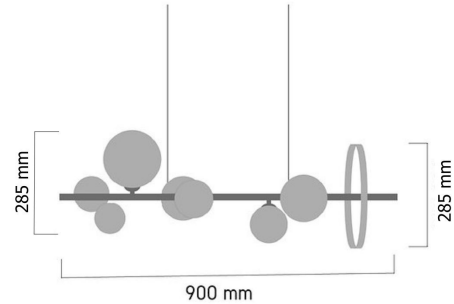

Product Images

P185

Specification Details

PRODUCT	: Chandelier NOBLE P185
BRAND	: LAMP & LIGHT
DESCRIPTION	: Chandelier
DIMENSION	: L900 x W285 x H285 mm + Cable Length 1200 mm
LAMP TYPE	: G9 x 7 pcs (Maximum : 3W)
COLOR	: Black
MATERIAL	: Glass,Steel
WEIGHT	: 2.400 kg
IP RATING	: IP 20
INSTALLATION	: Surface Mounted
CUT OUT SIZE	: -

Light Source Info

LIGHT COLOR CCT	: 3000K
POWER (WATT)	: -
LUMEN	: -
BEAM ANGLE	: N/A
CRI	: > 80
INPUT VOLTAGE	: AC 220V
POWER FACTOR	: N/A
AVG. LIFE TIME	: 25,000 Hrs
DIMMABLE	: Non-Dimmable
CONTROL GEAR	: Driver Included