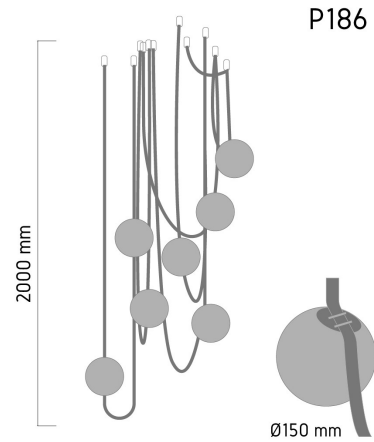

Product Images

Specification Details

|              |  |
|--------------|--|
| PRODUCT      | : Chandelier BELTE P186                              |
| BRAND        | : LAMP & LIGHT                                       |
| DESCRIPTION  | : Chandelier   |
| DIMENSION    | : L150 x W150 x H2,000 mm + Cable Length 2000 mm     |
| LAMP TYPE    | : E14 x 7 pcs ( Maximum : 8W (Prefer E14 Candle 2W)) |
| COLOR        | : Brown  |
| MATERIAL     | : Glass,Leather                                      |
| WEIGHT       | : 4.800 kg   |
| IP RATING    | : IP 20  |
| INSTALLATION | : Surface Mounted                                    |
| CUT OUT SIZE | : -  |

Light Source Info

|                 |                  |
|-----------------|------------------|
| LIGHT COLOR CCT | : Depend On Bulb |
| POWER (WATT)    | : -              |
| LUMEN           | : -              |
| BEAM ANGLE      | : Depend On Bulb |
| CRI             | : Depend On Bulb |
| INPUT VOLTAGE   | : Depend On Bulb |
| POWER FACTOR    | : Depend On Bulb |
| AVG. LIFE TIME  | : Depend On Bulb |
| DIMMABLE        | : Depend On Bulb |
| CONTROL GEAR    | :                |