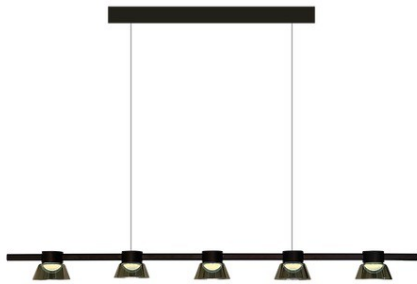

Product Images

P188

Specification Details

PRODUCT	: Chandelier CONTINUM P188
BRAND	: LAMP & LIGHT
DESCRIPTION	: Chandelier
DIMENSION	: L1,200 x W100 x H1,500 mm + Cable Length 1500 mm
LAMP TYPE	: LED Built-in x 5 pcs (Maximum : -)
COLOR	: Black
MATERIAL	: Glass,Steel
WEIGHT	: 3.000 kg
IP RATING	: IP 20
INSTALLATION	: Surface Mounted
CUT OUT SIZE	: -

Light Source Info

LIGHT COLOR CCT	: 3 CCT
POWER (WATT)	: 20W
LUMEN	: -
BEAM ANGLE	: N/A
CRI	: > 80
INPUT VOLTAGE	: AC 220V
POWER FACTOR	: N/A
AVG. LIFE TIME	: 25,000 Hrs
DIMMABLE	: Non-Dimmable
CONTROL GEAR	: Driver Included