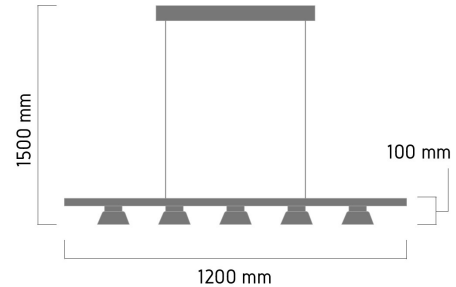

Product Images

P188

Specification Details

PRODUCT	: Chandelier CONTINUM P188
BRAND	: LAMP & LIGHT
DESCRIPTION	: Chandelier
DIMENSION	: L1,200 x W100 x H1,500 mm + Cable Length 1500 mm
LAMP TYPE	: LED Built-in x 5 pcs (Maximum : -)
COLOR	: Black
MATERIAL	: Glass,Steel
WEIGHT	: 3.000 kg
IP RATING	: IP 20
INSTALLATION	: Surface Mounted
CUT OUT SIZE	: -

Light Source Info

LIGHT COLOR CCT	: 3 CCT
POWER (WATT)	: 20W
LUMEN	: -
BEAM ANGLE	: N/A
CRI	: > 80
INPUT VOLTAGE	: AC 220V
POWER FACTOR	: N/A
AVG. LIFE TIME	: 25,000 Hrs
DIMMABLE	: Non-Dimmable
CONTROL GEAR	: Driver Included