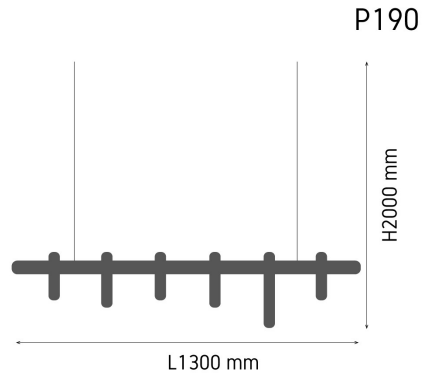

Product Images

Specification Details

PRODUCT	: Chandelier U BAR P190
BRAND	: LAMP & LIGHT
DESCRIPTION	: Chandelier
DIMENSION	: L1,300 x W100 x H2,000 mm + Cable Length 1000 mm
LAMP TYPE	: LED Built-in x 12 pcs (Maximum : -)
COLOR	: Black
MATERIAL	: Polycarbonate
WEIGHT	: 5.000 kg
IP RATING	: IP 20
INSTALLATION	: Surface Mounted
CUT OUT SIZE	: -

Light Source Info

LIGHT COLOR CCT	: 3000K
POWER (WATT)	: -
LUMEN	: -
BEAM ANGLE	: N/A
CRI	: > 80
INPUT VOLTAGE	: AC 220V
POWER FACTOR	: N/A
AVG. LIFE TIME	: 25,000 Hrs
DIMMABLE	: Non-Dimmable
CONTROL GEAR	: Driver Included