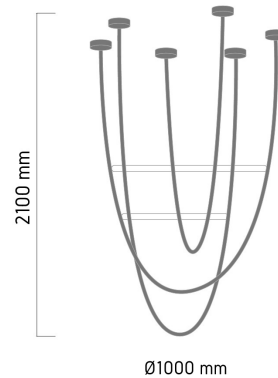

Product Images

P191

Specification Details

| | |
|--------------|--|
| PRODUCT | : Chandelier BELTE P191 |
| BRAND | : LAMP & LIGHT |
| DESCRIPTION | : Chandelier |
| DIMENSION | : L1,000 x W1,000 x H2,100 mm + Cable Length 2000 mm |
| LAMP TYPE | : LED Built-in x 3 pcs (Maximum : -) |
| COLOR | : Brown |
| MATERIAL | : Glass,Leather |
| WEIGHT | : 5.900 kg |
| IP RATING | : IP 20 |
| INSTALLATION | : Surface Mounted |
| CUT OUT SIZE | : - |

Light Source Info

| | |
|-----------------|-------------------|
| LIGHT COLOR CCT | : 3000K |
| POWER (WATT) | : - |
| LUMEN | : - |
| BEAM ANGLE | : N/A |
| CRI | : > 80 |
| INPUT VOLTAGE | : AC 220V |
| POWER FACTOR | : N/A |
| AVG. LIFE TIME | : 25,000 Hrs |
| DIMMABLE | : Non-Dimmable |
| CONTROL GEAR | : Driver Included |