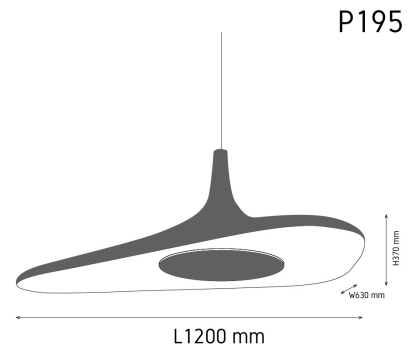

Product Images

Specification Details

PRODUCT	: Chandelier P192
BRAND	: LAMP & LIGHT
DESCRIPTION	: Chandelier
DIMENSION	: L1200 x W630 x H370 mm + Cable Length 1500 mm
LAMP TYPE	: LED Built-in x 1 pcs (Maximum : LED Built-in)
COLOR	: Black
MATERIAL	: Resin
WEIGHT	: 11.8 kg
IP RATING	: IP 20
INSTALLATION	: Surface Mounted
CUT OUT SIZE	: -

Light Source Info

LIGHT COLOR CCT	: 3000K / 4000K / 6000K
POWER (WATT)	: -
LUMEN	: -
BEAM ANGLE	: N/A
CRI	: > 80
INPUT VOLTAGE	: AC 220V
POWER FACTOR	: N/A
AVG. LIFE TIME	: 25,000 Hrs
DIMMABLE	: Non-Dimmable
CONTROL GEAR	: Driver Included