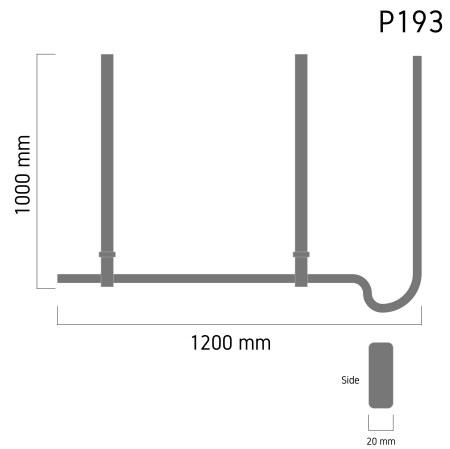

Product Images

Specification Details

PRODUCT	: Chandelier BELTE P193
BRAND	: LAMP & LIGHT
DESCRIPTION	: Chandelier
DIMENSION	: L1,200 x W20 x H1,000 mm + Cable Length 1000 mm
LAMP TYPE	: LED Built-in x 1 pcs ( Maximum : -)
COLOR	: Brown
MATERIAL	: Leather
WEIGHT	: 2.400 kg
IP RATING	: IP 20
INSTALLATION	: Surface Mounted
CUT OUT SIZE	: -

Light Source Info

LIGHT COLOR CCT	: 3000K
POWER (WATT)	: -
LUMEN	: -
BEAM ANGLE	: N/A
CRI	: > 80
INPUT VOLTAGE	: AC 220V
POWER FACTOR	: N/A
AVG. LIFE TIME	: 25,000 Hrs
DIMMABLE	: Non-Dimmable
CONTROL GEAR	: Driver Included