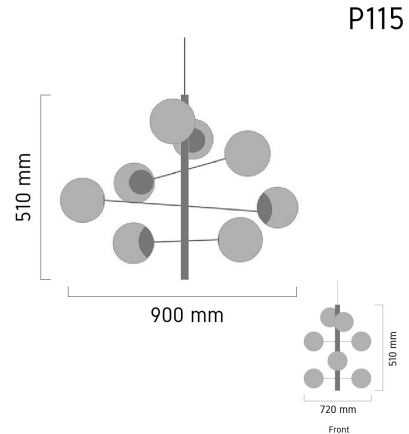

Product Images

Specification Details

PRODUCT	: Chandelier SPHERE P115
BRAND	: LAMP & LIGHT
DESCRIPTION	: Chandelier
DIMENSION	: L900 x W720 x H510 mm + Cable Length 1800 mm
LAMP TYPE	: E27 x 8 pcs ( Maximum : 3W ( Prefer : G45 Classic 2W))
COLOR	: Gold,Pearl White
MATERIAL	: Electroplated Steel,Glass
WEIGHT	: 5.400 kg
IP RATING	: IP 20
INSTALLATION	: Surface Mounted
CUT OUT SIZE	: -

Light Source Info

LIGHT COLOR CCT	: Depend On Bulb
POWER (WATT)	: -
LUMEN	: -
BEAM ANGLE	: Depend On Bulb
CRI	: Depend On Bulb
INPUT VOLTAGE	: Depend On Bulb
POWER FACTOR	: Depend On Bulb
AVG. LIFE TIME	: Depend On Bulb
DIMMABLE	: Depend On Bulb
CONTROL GEAR	: