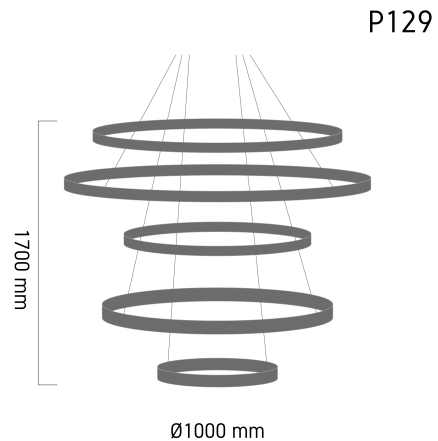

Product Images

Specification Details

PRODUCT	: Chandelier P129
BRAND	: LAMP & LIGHT
DESCRIPTION	: Chandelier
DIMENSION	: L1,000 x W1,000 x H1,700 mm + Cable Length 3800 mm
LAMP TYPE	: LED Built-in x 5 pcs ( Maximum : -)
COLOR	: Gold
MATERIAL	: Acrylic
WEIGHT	: 12.000 kg
IP RATING	: IP 20
INSTALLATION	: Surface Mounted
CUT OUT SIZE	: -

Light Source Info

LIGHT COLOR CCT	: 3000K
POWER (WATT)	: 120
LUMEN	: -
BEAM ANGLE	: 180 D
CRI	: > 80
INPUT VOLTAGE	: AC 220V
POWER FACTOR	: N/A
AVG. LIFE TIME	: 25,000 Hrs
DIMMABLE	: Non-Dimmable
CONTROL GEAR	: Driver Included