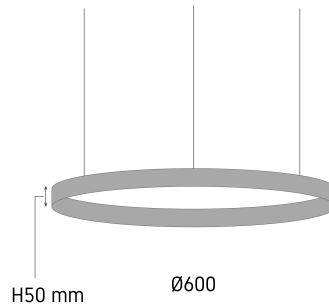

Product Images

P134

Specification Details

PRODUCT	: Chandelier P134
BRAND	: LAMP & LIGHT
DESCRIPTION	: Chandelier
DIMENSION	: L600 x W600 x H50 mm + Cable Length 1800 mm
LAMP TYPE	: LED Built-in x 1 pcs (Maximum : 36W)
COLOR	: Brass
MATERIAL	: Acrylic,Electroplated Stainless steel
WEIGHT	: 5.600 kg
IP RATING	: IP 20
INSTALLATION	: Surface Mounted
CUT OUT SIZE	: -

Light Source Info

LIGHT COLOR CCT	: 3000K
POWER (WATT)	: 36
LUMEN	: -
BEAM ANGLE	: 120 D
CRI	: > 80
INPUT VOLTAGE	: AC 220V
POWER FACTOR	: N/A
AVG. LIFE TIME	: 25,000 Hrs
DIMMABLE	: Non-Dimmable
CONTROL GEAR	: Driver Included