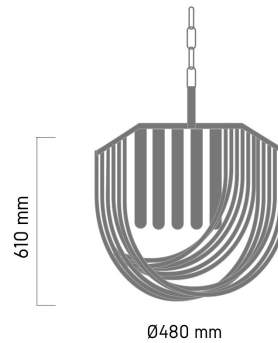

Product Images

P165

Specification Details

PRODUCT	: Chandelier P165
BRAND	: LAMP & LIGHT
DESCRIPTION	: Chandelier
DIMENSION	: L480 x W480 x H610 mm + Cable Length 380 mm
LAMP TYPE	: E14 x 9 pcs (Maximum : 8W (Prefer Superbright bulb))
COLOR	: Gold,Clear
MATERIAL	: Crystal,Electroplated Stainless steel
WEIGHT	: 13.200 kg
IP RATING	: IP 20
INSTALLATION	: Surface Mounted
CUT OUT SIZE	: -

Light Source Info

LIGHT COLOR CCT	: Depend On Bulb
POWER (WATT)	: -
LUMEN	: -
BEAM ANGLE	: Depend On Bulb
CRI	: Depend On Bulb
INPUT VOLTAGE	: Depend On Bulb
POWER FACTOR	: Depend On Bulb
AVG. LIFE TIME	: Depend On Bulb
DIMMABLE	: Depend On Bulb
CONTROL GEAR	: