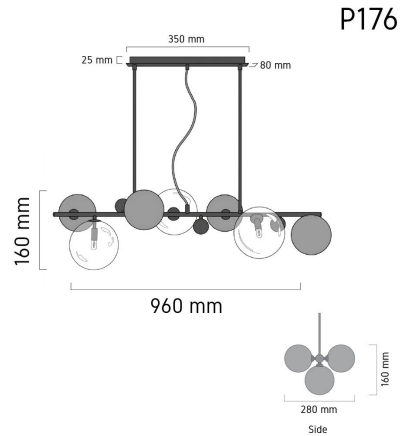

Product Images

Specification Details

PRODUCT	: Chandelier P176
BRAND	: LAMP & LIGHT
DESCRIPTION	: Chandelier
DIMENSION	: L960 x W280 x H160 mm + Cable Length 1700 mm
LAMP TYPE	: G9 x 7 pcs ( Maximum : 3W (Prefer : 3W))
COLOR	: Black,White
MATERIAL	: Glass,Steel
WEIGHT	: 3.500 kg
IP RATING	: IP 20
INSTALLATION	: Surface Mounted
CUT OUT SIZE	: -

Light Source Info

LIGHT COLOR CCT	: Depend On Bulb
POWER (WATT)	: -
LUMEN	: -
BEAM ANGLE	: Depend On Bulb
CRI	: Depend On Bulb
INPUT VOLTAGE	: Depend On Bulb
POWER FACTOR	: Depend On Bulb
AVG. LIFE TIME	: Depend On Bulb
DIMMABLE	: Depend On Bulb
CONTROL GEAR	: