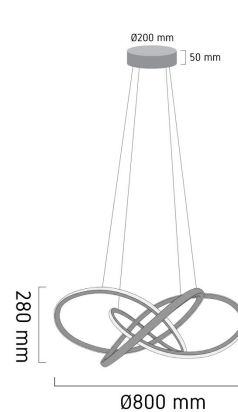

Product Images

P280

Specification Details

PRODUCT	: Chandeloeer PHINIX P280
BRAND	: LAMP & LIGHT
DESCRIPTION	: Chandelier
DIMENSION	: L800 x W800 x H280 mm + Cable Length 1700 mm
LAMP TYPE	: LED Built-in x 1 pcs
COLOR	: Rose Gold
MATERIAL	: Stainless Steel
WEIGHT	: 2.800 kg
IP RATING	: IP 20
INSTALLATION	: Surface Mounted
CUT OUT SIZE	: N/A

Light Source Info

LIGHT COLOR CCT	: 3000K
POWER (WATT)	: 63 W
LUMEN	: 6240 lm
BEAM ANGLE	: Depend On Bulb
CRI	: Depend On Bulb
INPUT VOLTAGE	: Depend On Bulb
POWER FACTOR	: Depend On Bulb
AVG. LIFE TIME	: Depend On Bulb
DIMMABLE	: Depend On Bulb
CONTROL GEAR	: N/A