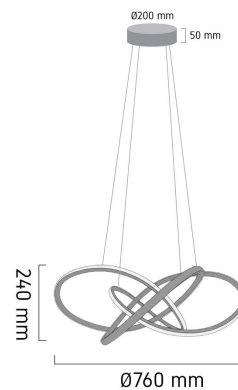

**Product Images**

P281

**Specification Details**

PRODUCT	: Chandelier PHINIX P281
BRAND	: LAMP & LIGHT
DESCRIPTION	: Chandelier
DIMENSION	: L760 x W760 x H240 mm + Cable Length 1500 mm
LAMP TYPE	: LED x 0 pcs ( Maximum : LED Built in 63 W)
COLOR	: Pearl Black
MATERIAL	: Stainless Steel
WEIGHT	: 2.800 kg
IP RATING	: IP 20
INSTALLATION	: Surface Mounted
CUT OUT SIZE	: N/A

**Light Source Info**

LIGHT COLOR CCT	: 3000K
POWER (WATT)	: 63
LUMEN	: 6240 lm
BEAM ANGLE	: Depend On Bulb
CRI	: Depend On Bulb
INPUT VOLTAGE	: Depend On Bulb
POWER FACTOR	: Depend On Bulb
AVG. LIFE TIME	: Depend On Bulb
DIMMABLE	: Depend On Bulb
CONTROL GEAR	: N/A