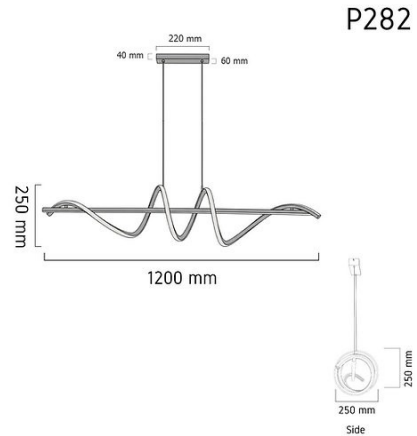

**Product Images**

P282

**Specification Details**

PRODUCT	: Chandelier WAVE LINE P282
BRAND	: LAMP & LIGHT
DESCRIPTION	: Chandelier
DIMENSION	: L1,200 x W250 x H250 mm + Cable Length 1700 mm
LAMP TYPE	: LED Built-in x 0 pcs
COLOR	: Gold
MATERIAL	: Stainless Steel
WEIGHT	: 2.400 kg
IP RATING	: IP 20
INSTALLATION	: Surface Mounted
CUT OUT SIZE	: N/A

**Light Source Info**

LIGHT COLOR CCT	: 3000K
POWER (WATT)	: 43 W
LUMEN	: 5160 lm
BEAM ANGLE	: Depend On Bulb
CRI	: Depend On Bulb
INPUT VOLTAGE	: Depend On Bulb
POWER FACTOR	: Depend On Bulb
AVG. LIFE TIME	: Depend On Bulb
DIMMABLE	: Depend On Bulb
CONTROL GEAR	: N/A