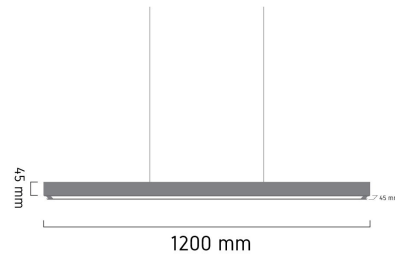

Product Images

P283

Specification Details

PRODUCT	: Pedant Lamp P283
BRAND	: LAMP & LIGHT
DESCRIPTION	: Pendant Lamp
DIMENSION	: L1,200 x W45 x H45 mm + Cable Length 1800 mm
LAMP TYPE	: LED x 1 pcs (Maximum : LED Built-in : 42W)
COLOR	: Black
MATERIAL	: Acrylic,Aluminium,Wood
WEIGHT	: 3.000 kg
IP RATING	: IP 20
INSTALLATION	: Surface Mounted
CUT OUT SIZE	: N/A

Light Source Info

LIGHT COLOR CCT	: Depend On Bulb
POWER (WATT)	: 42
LUMEN	: 4200 lm
BEAM ANGLE	: Depend On Bulb
CRI	: Depend On Bulb
INPUT VOLTAGE	: Depend On Bulb
POWER FACTOR	: Depend On Bulb
AVG. LIFE TIME	: Depend On Bulb
DIMMABLE	: Depend On Bulb
CONTROL GEAR	: N/A