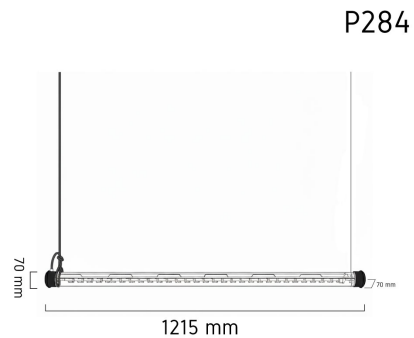

Specification Sheet

Saleman Contact : _____

v.20260325012821

Product Images

Specification Details

PRODUCT	: Pedant Lamp P284
BRAND	: LAMP & LIGHT
DESCRIPTION	: Pendant Lamp
DIMENSION	: L1,215 x W70 x H70 mm + Cable Length 2000 mm
LAMP TYPE	: LED x 1 pcs (Maximum : LED Built-in : 24 W)
COLOR	: Red,Black
MATERIAL	: Glass,Metal
WEIGHT	: 3.000 kg
IP RATING	: IP 20
INSTALLATION	: Surface Mounted
CUT OUT SIZE	: N/A

Light Source Info

LIGHT COLOR CCT	: Depend On Bulb
POWER (WATT)	: 24
LUMEN	: 2640 lm
BEAM ANGLE	: Depend On Bulb
CRI	: Depend On Bulb
INPUT VOLTAGE	: Depend On Bulb
POWER FACTOR	: Depend On Bulb
AVG. LIFE TIME	: Depend On Bulb
DIMMABLE	: Depend On Bulb
CONTROL GEAR	: N/A