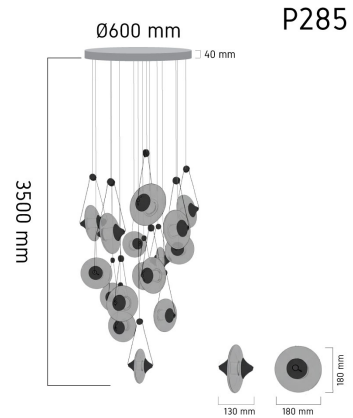

Product Images

Specification Details

PRODUCT	: Chandelier P285
BRAND	: LAMP & LIGHT
DESCRIPTION	: Chandelier
DIMENSION	: L180 x W130 x H180 mm + Cable Length 3500 mm
LAMP TYPE	: LED Built-in x 1 pcs (Maximum : 160 W)
COLOR	: Black,Grey
MATERIAL	: Glass,Aluminium,Acrylic
WEIGHT	: 12.500 kg
IP RATING	: IP 20
INSTALLATION	: Surface Mounted
CUT OUT SIZE	: N/A

Light Source Info

LIGHT COLOR CCT	: Depend On Bulb
POWER (WATT)	: 160
LUMEN	: 14400 lm
BEAM ANGLE	: Depend On Bulb
CRI	: Depend On Bulb
INPUT VOLTAGE	: Depend On Bulb
POWER FACTOR	: Depend On Bulb
AVG. LIFE TIME	: Depend On Bulb
DIMMABLE	: Depend On Bulb
CONTROL GEAR	: N/A