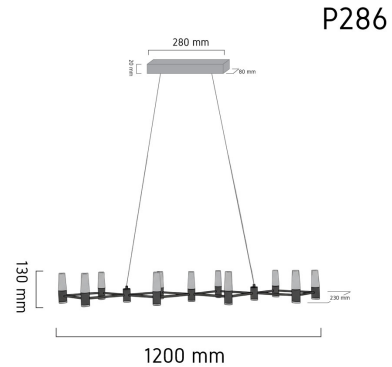

Product Images

Specification Details

PRODUCT	: Chandelier P286
BRAND	: LAMP & LIGHT
DESCRIPTION	: Chandelier
DIMENSION	: L1,200 x W230 x H130 mm + Cable Length 2000 mm
LAMP TYPE	: LED x 0 pcs (Maximum : LED Built-in 58W)
COLOR	: Black
MATERIAL	: Acrylic,Aluminium,Metal
WEIGHT	: 2.700 kg
IP RATING	: IP 20
INSTALLATION	: Surface Mounted
CUT OUT SIZE	: N/A

Light Source Info

LIGHT COLOR CCT	: 3000K
POWER (WATT)	: 58 W
LUMEN	: 5800 lm
BEAM ANGLE	: Depend On Bulb
CRI	: Depend On Bulb
INPUT VOLTAGE	: Depend On Bulb
POWER FACTOR	: Depend On Bulb
AVG. LIFE TIME	: Depend On Bulb
DIMMABLE	: Depend On Bulb
CONTROL GEAR	: N/A