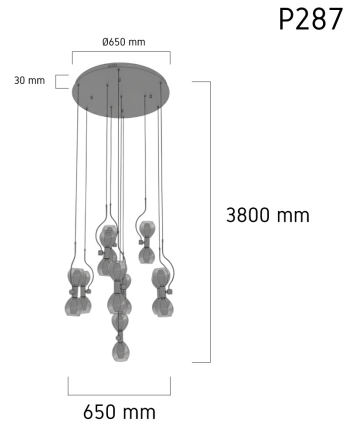

Product Images

Specification Details

PRODUCT	: Chandelier P287
BRAND	: LAMP & LIGHT
DESCRIPTION	: Chandelier
DIMENSION	: L650 x W650 x H3,800 mm + Cable Length 3800 mm
LAMP TYPE	: G9 x 20 pcs (Maximum : G9 3 W)
COLOR	: Black,Grey,-
MATERIAL	: Glass,Aluminium,Iron
WEIGHT	: 6.240 kg
IP RATING	: IP 20
INSTALLATION	: Surface Mounted
CUT OUT SIZE	: N/A

Light Source Info

LIGHT COLOR CCT	: Depend On Bulb
POWER (WATT)	: 3
LUMEN	: 16
BEAM ANGLE	: Depend On Bulb
CRI	: Depend On Bulb
INPUT VOLTAGE	: Depend On Bulb
POWER FACTOR	: Depend On Bulb
AVG. LIFE TIME	: Depend On Bulb
DIMMABLE	: Depend On Bulb
CONTROL GEAR	: N/A