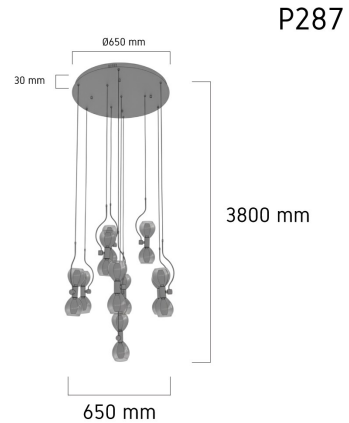

Product Images

Specification Details

PRODUCT	: Chandelier P287
BRAND	: LAMP & LIGHT
DESCRIPTION	: Chandelier
DIMENSION	: L650 x W650 x H3,800 mm + Cable Length 3800 mm
LAMP TYPE	: G9 x 20 pcs (Maximum : G9 3 W)
COLOR	: Black,Grey,-
MATERIAL	: Glass,Aluminium,Iron
WEIGHT	: 6.240 kg
IP RATING	: IP 20
INSTALLATION	: Surface Mounted
CUT OUT SIZE	: N/A

Light Source Info

LIGHT COLOR CCT	: Depend On Bulb
POWER (WATT)	: 3
LUMEN	: 16
BEAM ANGLE	: Depend On Bulb
CRI	: Depend On Bulb
INPUT VOLTAGE	: Depend On Bulb
POWER FACTOR	: Depend On Bulb
AVG. LIFE TIME	: Depend On Bulb
DIMMABLE	: Depend On Bulb
CONTROL GEAR	: N/A