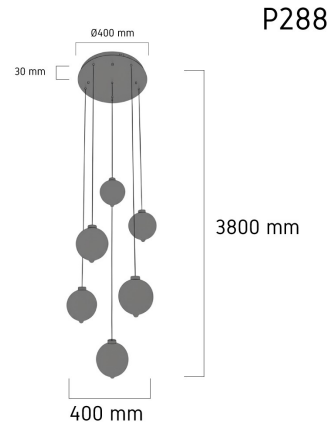

Product Images

Specification Details

| | |
|--------------|--------------------------------------------------|
| PRODUCT | : Chandelier FLARE P288 |
| BRAND | : LAMP & LIGHT |
| DESCRIPTION | : Chandelier |
| DIMENSION | : L400 x W400 x H3,800 mm + Cable Length 3800 mm |
| LAMP TYPE | : LED Built-in x 0 pcs (Maximum : 28W) |
| COLOR | : Black,Grey,- |
| MATERIAL | : Glass,Aluminium,Iron |
| WEIGHT | : 3.020 kg |
| IP RATING | : IP 20 |
| INSTALLATION | : Surface Mounted |
| CUT OUT SIZE | : N/A |

Light Source Info

| | |
|-----------------|------------------|
| LIGHT COLOR CCT | : Depend On Bulb |
| POWER (WATT) | : 28 |
| LUMEN | : 3080 lm |
| BEAM ANGLE | : Depend On Bulb |
| CRI | : Depend On Bulb |
| INPUT VOLTAGE | : Depend On Bulb |
| POWER FACTOR | : Depend On Bulb |
| AVG. LIFE TIME | : Depend On Bulb |
| DIMMABLE | : Depend On Bulb |
| CONTROL GEAR | : N/A |