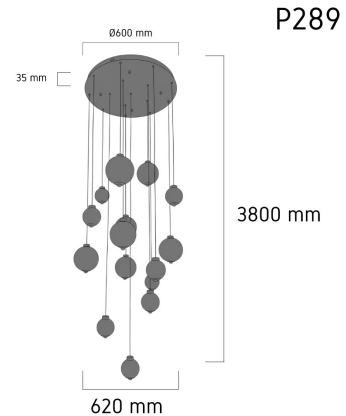

Product Images

Specification Details

PRODUCT	: Chandelier RIBBON P289
BRAND	: LAMP & LIGHT
DESCRIPTION	: Chandelier
DIMENSION	: L620 x W620 x H3,800 mm + Cable Length 3800 mm
LAMP TYPE	: LED Built-in x 0 pcs (Maximum : 60W)
COLOR	: Black,Grey,-
MATERIAL	: Glass,Aluminium,Iron
WEIGHT	: 2.500 kg
IP RATING	: IP 20
INSTALLATION	: Surface Mounted
CUT OUT SIZE	: N/A

Light Source Info

LIGHT COLOR CCT	: Depend On Bulb
POWER (WATT)	: 60
LUMEN	: 6600 lm
BEAM ANGLE	: Depend On Bulb
CRI	: Depend On Bulb
INPUT VOLTAGE	: Depend On Bulb
POWER FACTOR	: Depend On Bulb
AVG. LIFE TIME	: Depend On Bulb
DIMMABLE	: Depend On Bulb
CONTROL GEAR	: N/A