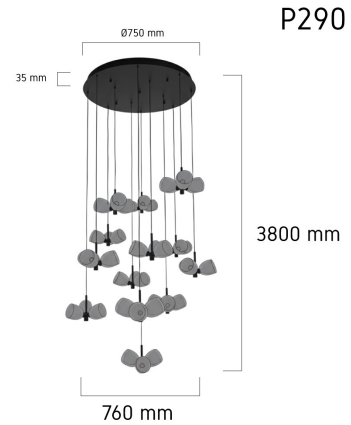

Product Images

Specification Details

PRODUCT	: Chandelier RAIMOND P290
BRAND	: LAMP & LIGHT
DESCRIPTION	: Chandelier
DIMENSION	: L760 x W760 x H3,800 mm + Cable Length 3800 mm
LAMP TYPE	: G9 x 39 pcs (Maximum : 3W)
COLOR	: Black,Grey,-
MATERIAL	: Glass,Aluminium,Iron
WEIGHT	: 16.420 kg
IP RATING	: IP 20
INSTALLATION	: Surface Mounted
CUT OUT SIZE	: N/A

Light Source Info

LIGHT COLOR CCT	: Depend On Bulb
POWER (WATT)	: 3
LUMEN	: 16
BEAM ANGLE	: Depend On Bulb
CRI	: Depend On Bulb
INPUT VOLTAGE	: Depend On Bulb
POWER FACTOR	: Depend On Bulb
AVG. LIFE TIME	: Depend On Bulb
DIMMABLE	: Depend On Bulb
CONTROL GEAR	: N/A