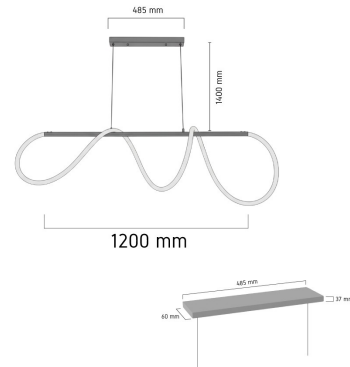

Product Images

P292

Specification Details

PRODUCT	: Chandelier WIST CURVE P292
BRAND	: LAMP & LIGHT
DESCRIPTION	: Chandelier
DIMENSION	: L1,200 x W25 x H25 mm + Cable Length 1200 mm
LAMP TYPE	: LED Built-in x 0 pcs (Maximum : LED Built-in)
COLOR	: Copper
MATERIAL	: Glass,Aluminium,Iron
WEIGHT	: 3.180 kg
IP RATING	: IP 20
INSTALLATION	: Surface Mounted
CUT OUT SIZE	: N/A

Light Source Info

LIGHT COLOR CCT	: Depend On Bulb
POWER (WATT)	: 80W
LUMEN	: 8800 lm
BEAM ANGLE	: Depend On Bulb
CRI	: Depend On Bulb
INPUT VOLTAGE	: Depend On Bulb
POWER FACTOR	: Depend On Bulb
AVG. LIFE TIME	: Depend On Bulb
DIMMABLE	: Depend On Bulb
CONTROL GEAR	: N/A