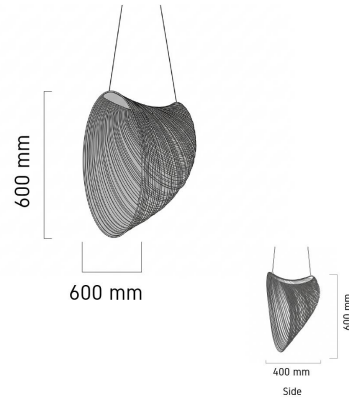

Product Images

P206

Specification Details

PRODUCT	: Chandelier WOOD SCAPE P206
BRAND	: LAMP & LIGHT
DESCRIPTION	: Chandelier
DIMENSION	: L400 x W600 x H600 mm + Cable Length 3800 mm
LAMP TYPE	: LED Built-in x 1 pcs
COLOR	: Wood
MATERIAL	: Acrylic
WEIGHT	: 2.600 kg
IP RATING	: IP 20
INSTALLATION	: Surface Mounted
CUT OUT SIZE	: -

Light Source Info

LIGHT COLOR CCT	: 2700K
POWER (WATT)	: 18
LUMEN	: -
BEAM ANGLE	: N/A
CRI	: > 80
INPUT VOLTAGE	: AC 220V
POWER FACTOR	: N/A
AVG. LIFE TIME	: 25,000 Hrs
DIMMABLE	: Non-Dimmable
CONTROL GEAR	: Driver Included