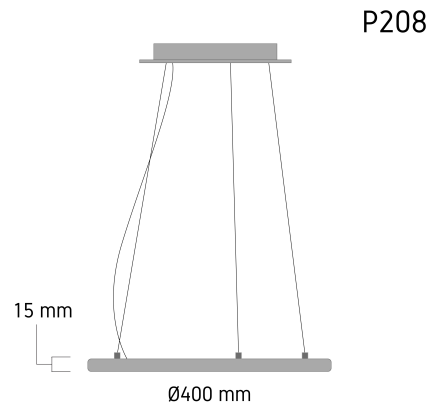

Product Images

Specification Details

PRODUCT	: Chandelier P208
BRAND	: LAMP & LIGHT
DESCRIPTION	: Chandelier
DIMENSION	: L400 x W400 x H15 mm + Cable Length 3800 mm
LAMP TYPE	: LED Built-in x 1 pcs (Maximum : 25W)
COLOR	: Pearl White
MATERIAL	: Fabric
WEIGHT	: 1.900 kg
IP RATING	: IP 20
INSTALLATION	: Surface Mounted
CUT OUT SIZE	: -

Light Source Info

LIGHT COLOR CCT	: 3000K
POWER (WATT)	: 25
LUMEN	: -
BEAM ANGLE	: N/A
CRI	: > 80
INPUT VOLTAGE	: AC 220V
POWER FACTOR	: N/A
AVG. LIFE TIME	: 25,000 Hrs
DIMMABLE	: Non-Dimmable
CONTROL GEAR	: Driver Included