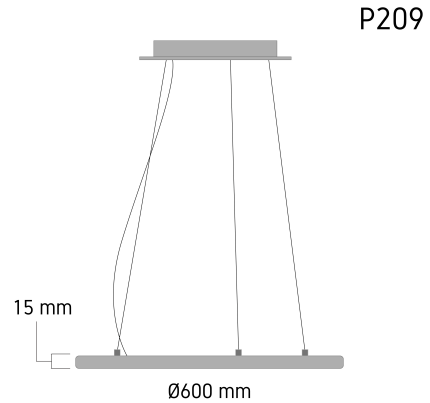

Product Images

Specification Details

PRODUCT	: Chandelier P209
BRAND	: LAMP & LIGHT
DESCRIPTION	: Chandelier
DIMENSION	: L600 x W600 x H15 mm + Cable Length 3800 mm
LAMP TYPE	: LED Built-in x 1 pcs ( Maximum : 45W)
COLOR	: Pearl White
MATERIAL	: Fabric
WEIGHT	: 3.000 kg
IP RATING	: IP 20
INSTALLATION	: Surface Mounted
CUT OUT SIZE	: -

Light Source Info

LIGHT COLOR CCT	: 3000K
POWER (WATT)	: 45
LUMEN	: -
BEAM ANGLE	: N/A
CRI	: > 80
INPUT VOLTAGE	: AC 220V
POWER FACTOR	: N/A
AVG. LIFE TIME	: 25,000 Hrs
DIMMABLE	: Non-Dimmable
CONTROL GEAR	: Driver Included