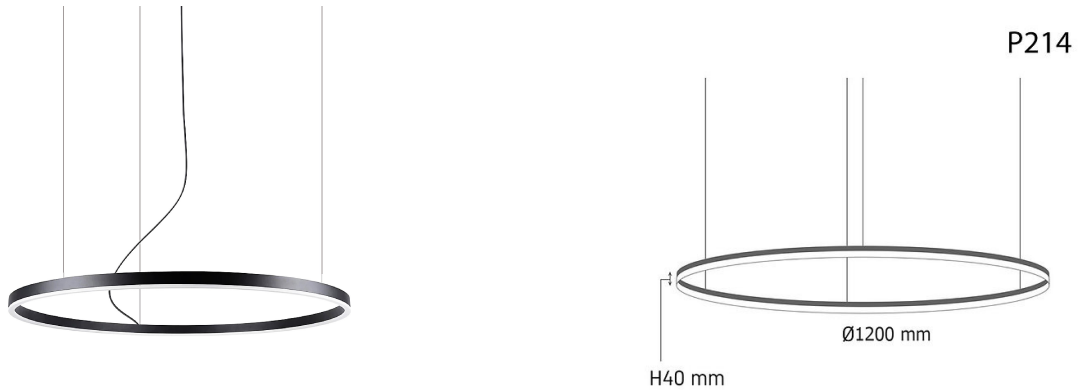

Product Images

Specification Details

PRODUCT	: Chandelier P214
BRAND	: LAMP & LIGHT
DESCRIPTION	: Chandelier
DIMENSION	: L1,200 x W1,200 x H40 mm + Cable Length 3800 mm
LAMP TYPE	: LED Built-in x 1 pcs
COLOR	: Black
MATERIAL	: Aluminum
WEIGHT	: 2.800 kg
IP RATING	: IP 20
INSTALLATION	: Surface Mounted
CUT OUT SIZE	: -

Light Source Info

LIGHT COLOR CCT	: 3000K
POWER (WATT)	: 70
LUMEN	: -
BEAM ANGLE	: N/A
CRI	: > 80
INPUT VOLTAGE	: AC 220V
POWER FACTOR	: N/A
AVG. LIFE TIME	: 25,000 Hrs
DIMMABLE	: Non-Dimmable
CONTROL GEAR	: Driver Included