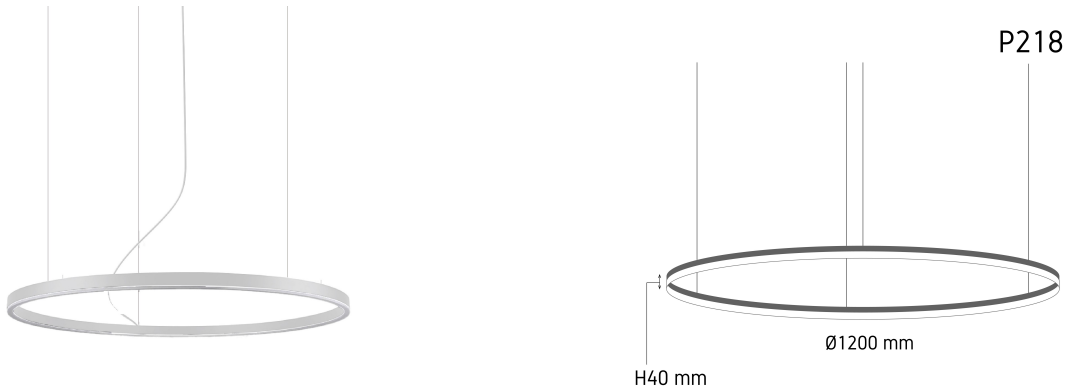

### Product Images

### Specification Details

PRODUCT	: Chandelier P218
BRAND	: LAMP & LIGHT
DESCRIPTION	: Chandelier
DIMENSION	: L1,200 x W1,200 x H40 mm + Cable Length 3800 mm
LAMP TYPE	: LED Built-in x 1 pcs
COLOR	: White
MATERIAL	: Aluminum
WEIGHT	: 2.800 kg
IP RATING	: IP 20
INSTALLATION	: Surface Mounted
CUT OUT SIZE	: -

### Light Source Info

LIGHT COLOR CCT	: 3000K
POWER (WATT)	: 70
LUMEN	: -
BEAM ANGLE	: N/A
CRI	: > 80
INPUT VOLTAGE	: AC 220V
POWER FACTOR	: N/A
AVG. LIFE TIME	: 25,000 Hrs
DIMMABLE	: Non-Dimmable
CONTROL GEAR	: Driver Included